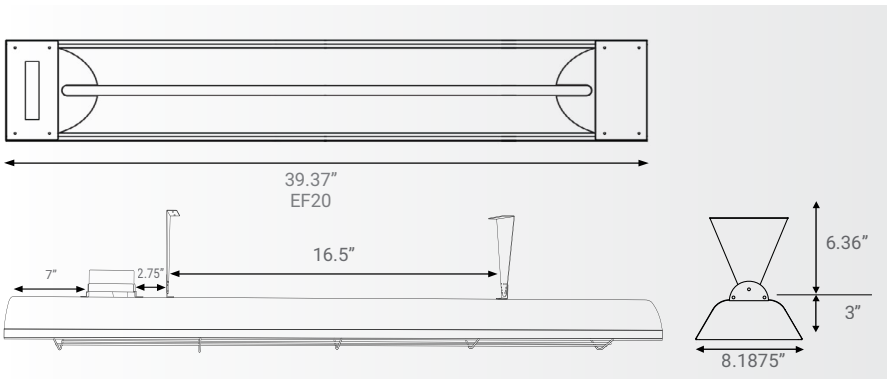

### FEATURES

Designed using a mix of functionality and style, these 2000-watt heaters use quartz heating elements and include 6-inch wall/ceiling brackets. The heating range for the Eurofase 39-inch 2000-Watt Single Element heater is approximately 6 feet x 6 feet (36sqft).

### SPECIFICATIONS

WATTAGE	2000 Watts
FAMILY/ SERIES	EF20
VOLTAGE RATING	208V, 240V, 277V, 480V
TOTAL AMPS	9.6A**, 8.3A, 7.2A, 4.2A**
FINISH	Black, Stainless Steel, White, Custom
CONSTRUCTION	Stainless Steel (304 SS)
HEATING AREA (Approximate)	6'x6' (36 sq.ft.)
COMPATIBLE ELEMENTS	EF20208E, EF20240E, EF20277E, EF20480E
MOUNTING OPTIONS	Wall/ Ceiling/ Flush*/ Pole
MOUNTING ANGLE (Wall/Ceiling)	30°/45°
MOUNTING ANGLE (Pole)	0°/15°/30°/45°/60°
LENGTH	39.37"
HEIGHT	8.1875"
DEPTH(With 6.36"Brackets)	9.36" (6.36"+3")
WEIGHT	9.4 LBS
INFRARED HEAT TECHNOLOGY	MEDIUM WAVE
IPX RATING	IPX4
WARRANTY	3 year