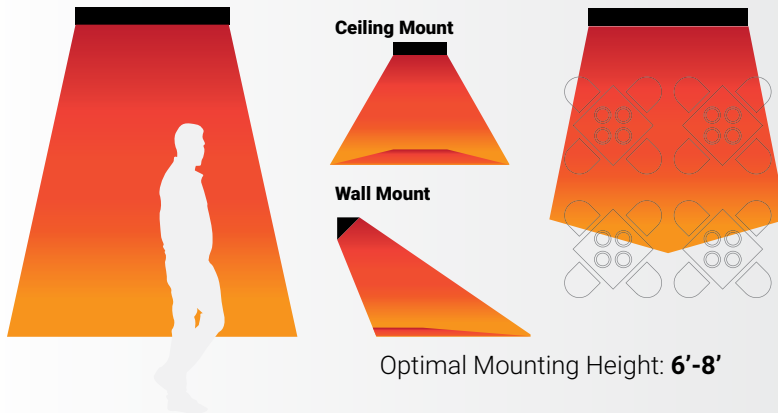

### FEATURES

Designed using a mix of functionality and style, these 2000-watt heaters use quartz heating elements and include 6-inch wall/ceiling brackets. The heating range for the Eurofase 39-inch 2000-Watt Single Element heater is approximately 6 feet x 6 feet (36sqft).

### SPECIFICATIONS

WATTAGE	2000 Watts
FAMILY/ SERIES	EF20
VOLTAGE RATING	208V, 240V, 277V, 480V
TOTAL AMPS	9.6A**, 8.3A, 7.2A, 4.2A**
FINISH	Black, Stainless Steel, White, Custom
CONSTRUCTION	Stainless Steel (304 SS)
HEATING AREA (Approximate)	6'x6' (36 sq.ft.)
COMPATIBLE ELEMENTS	EF20208E, EF20240E, EF20277E, EF20480E
MOUNTING OPTIONS	Wall/ Ceiling/ Flush*/ Pole
MOUNTING ANGLE (Wall/Ceiling)	30°/45°
MOUNTING ANGLE (Pole)	0°/15°/30°/45°/60°
LENGTH	39.37"
HEIGHT	8.1875"
DEPTH(With 6.36"Brackets)	9.36" (6.36"+3")
WEIGHT	9.4 LBS
INFRARED HEAT TECHNOLOGY	MEDIUM WAVE
IPX RATING	IPX4
WARRANTY	3 year