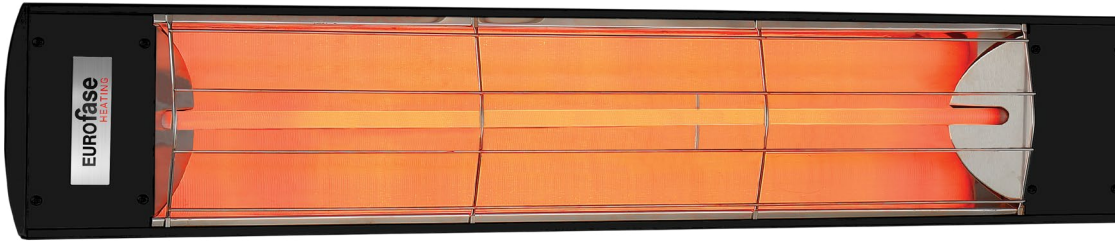

## EF20 Series

Color Options

### FEATURES

Designed using a mix of functionality and style, these 2000-watt heaters use quartz heating elements and include 6-inch wall/ceiling brackets. The heating range for the Eurofase 39-inch 2000-Watt Single Element heater is approximately 6 feet x 6 feet (36sqft).

### SPECIFICATIONS

WATTAGE	2000 Watts
FAMILY/ SERIES	EF20
VOLTAGE RATING	208V, 240V, 277V, 480V
TOTAL AMPS	9.6A**, 8.3A, 7.2A, 4.2A**
FINISH	Black, Stainless Steel, White, Custom
CONSTRUCTION	Stainless Steel (304 SS)
HEATING AREA (Approximate)	6'x6' (36 sq.ft.)
COMPATIBLE ELEMENTS	EF20208E, EF20240E, EF20277E, EF20480E
MOUNTING OPTIONS	Wall/ Ceiling/ Flush*/ Pole
MOUNTING ANGLE (Wall/Ceiling)	30°/45°
MOUNTING ANGLE (Pole)	0°/15°/30°/45°/60°
LENGTH	39.37"
HEIGHT	8.1875"
DEPTH(With 6.36"Brackets)	9.36" (6.36"+3")
WEIGHT	9.4 LBS
INFRARED HEAT TECHNOLOGY	MEDIUM WAVE
IPX RATING	IPX4
WARRANTY	3 year