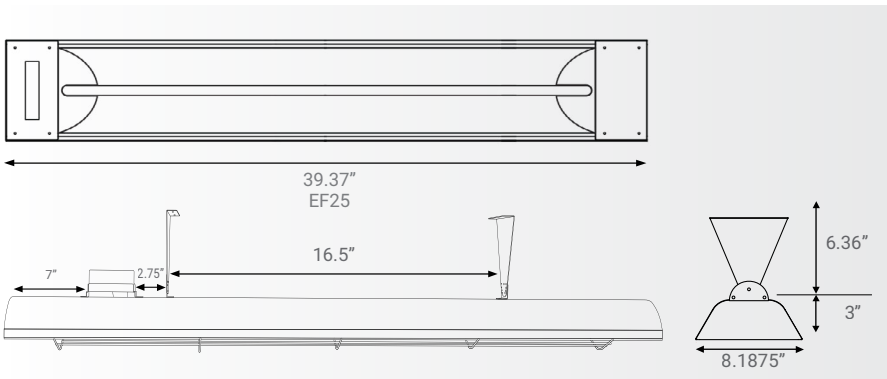

Project _____

Type _____ Date _____

Address _____

Company _____

EF25 Series

Color Options

FEATURES

Designed using a mix of functionality and style, these 2500-watt heaters use quartz heating elements and include 6-inch wall/ceiling brackets. The heating range for the Eurofase 39-inch 2500-Watt Single Element heater is approximately 7 feet x 7 feet (49sqft).

HEAT COVERAGE AREA: 7'x7' (49 sq.ft.)

SPECIFICATIONS

WATTAGE	2500 Watts
FAMILY/ SERIES	EF25
VOLTAGE RATING	208V, 240V, 277V, 480V
TOTAL AMPS	12A**, 10.4A, 9A, 5.2A**
FINISH	Black, Stainless Steel, White, Custom
CONSTRUCTION	Stainless Steel (304 SS)
HEATING AREA (Approximate)	7'x7' (49 sq.ft.)
COMPATIBLE ELEMENTS	EF25208E, EF25240E, EF25277E, EF25480E
MOUNTING OPTIONS	Wall/ Ceiling/ Flush*/ Pole
MOUNTING ANGLE (Wall/Ceiling)	30°/45°
MOUNTING ANGLE (Pole)*	0°/15°/30°/45°/60°
LENGTH	39.37"
HEIGHT	8.1875"
DEPTH(With 6.36"Brackets)	9.36" (6.36"+3")
WEIGHT	9.4 LBS
INFRARED HEAT TECHNOLOGY	MEDIUM WAVE
IPX RATING	IPX4
WARRANTY	3 year

Actual output wattage ranging 90% to 105% of the rated output wattage.

* The Eurofase Heating decor plate is NOT compatible with this flush mount installation.

** Load calculation may change on a 3-phase system feed