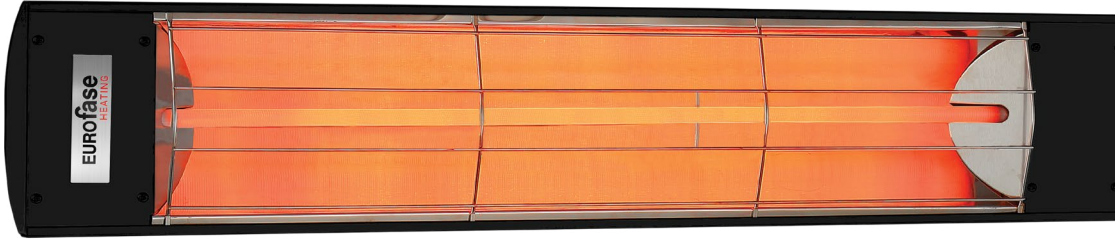

Project _____

Type _____ Date _____

Address _____

Company _____

EF25 Series

Color Options

FEATURES

Designed using a mix of functionality and style, these 2500-watt heaters use quartz heating elements and include 6-inch wall/ceiling brackets. The heating range for the Eurofase 39-inch 2500-Watt Single Element heater is approximately 7 feet x 7 feet (49sqft).

HEAT COVERAGE AREA: 7'x7' (49 sq.ft.)

SPECIFICATIONS

WATTAGE	2500 Watts
FAMILY/ SERIES	EF25
VOLTAGE RATING	208V, 240V, 277V, 480V
TOTAL AMPS	12A**, 10.4A, 9A, 5.2A**
FINISH	Black, Stainless Steel, White, Custom
CONSTRUCTION	Stainless Steel (304 SS)
HEATING AREA (Approximate)	7'x7' (49 sq.ft.)
COMPATIBLE ELEMENTS	EF25208E, EF25240E, EF25277E, EF25480E
MOUNTING OPTIONS	Wall/ Ceiling/ Flush*/ Pole
MOUNTING ANGLE (Wall/Ceiling)	30°/45°
MOUNTING ANGLE (Pole)*	0°/15°/30°/45°/60°
LENGTH	39.37"
HEIGHT	8.1875"
DEPTH(With 6.36"Brackets)	9.36" (6.36"+3")
WEIGHT	9.4 LBS
INFRARED HEAT TECHNOLOGY	MEDIUM WAVE
IPX RATING	IPX4
WARRANTY	3 year

Actual output wattage ranging 90% to 105% of the rated output wattage.

* The Eurofase Heating decor plate is NOT compatible with this flush mount installation.

** Load calculation may change on a 3-phase system feed