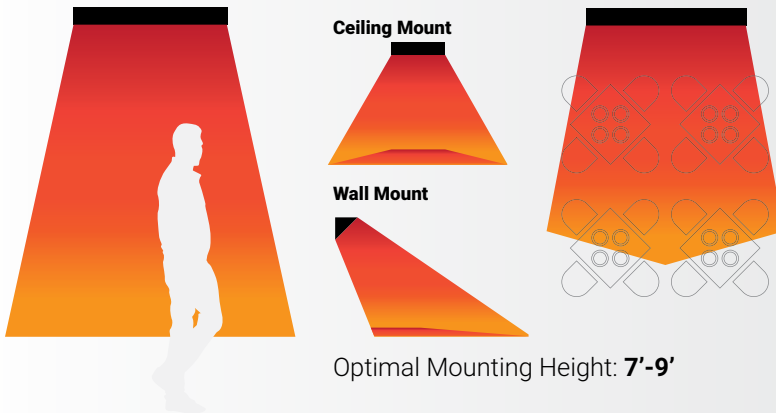

Project _____

Type _____ Date _____

Address _____

Company _____

EF25 Series

Color Options

FEATURES

Designed using a mix of functionality and style, these 2500-watt heaters use quartz heating elements and include 6-inch wall/ceiling brackets. The heating range for the Eurofase 39-inch 2500-Watt Single Element heater is approximately 7 feet x 7 feet (49sqft).

HEAT COVERAGE AREA: 7'x7' (49 sq.ft.)

SPECIFICATIONS

WATTAGE	2500 Watts
FAMILY/ SERIES	EF25
VOLTAGE RATING	208V, 240V, 277V, 480V
TOTAL AMPS	12A**, 10.4A, 9A, 5.2A**
FINISH	Black, Stainless Steel, White, Custom
CONSTRUCTION	Stainless Steel (304 SS)
HEATING AREA (Approximate)	7'x7' (49 sq.ft.)
COMPATIBLE ELEMENTS	EF25208E, EF25240E, EF25277E, EF25480E
MOUNTING OPTIONS	Wall/ Ceiling/ Flush*/ Pole
MOUNTING ANGLE (Wall/Ceiling)	30°/45°
MOUNTING ANGLE (Pole)*	0°/15°/30°/45°/60°
LENGTH	39.37"
HEIGHT	8.1875"
DEPTH(With 6.36"Brackets)	9.36" (6.36"+3")
WEIGHT	9.4 LBS
INFRARED HEAT TECHNOLOGY	MEDIUM WAVE
IPX RATING	IPX4
WARRANTY	3 year

Actual output wattage ranging 90% to 105% of the rated output wattage.

* The Eurofase Heating decor plate is NOT compatible with this flush mount installation.

** Load calculation may change on a 3-phase system feed